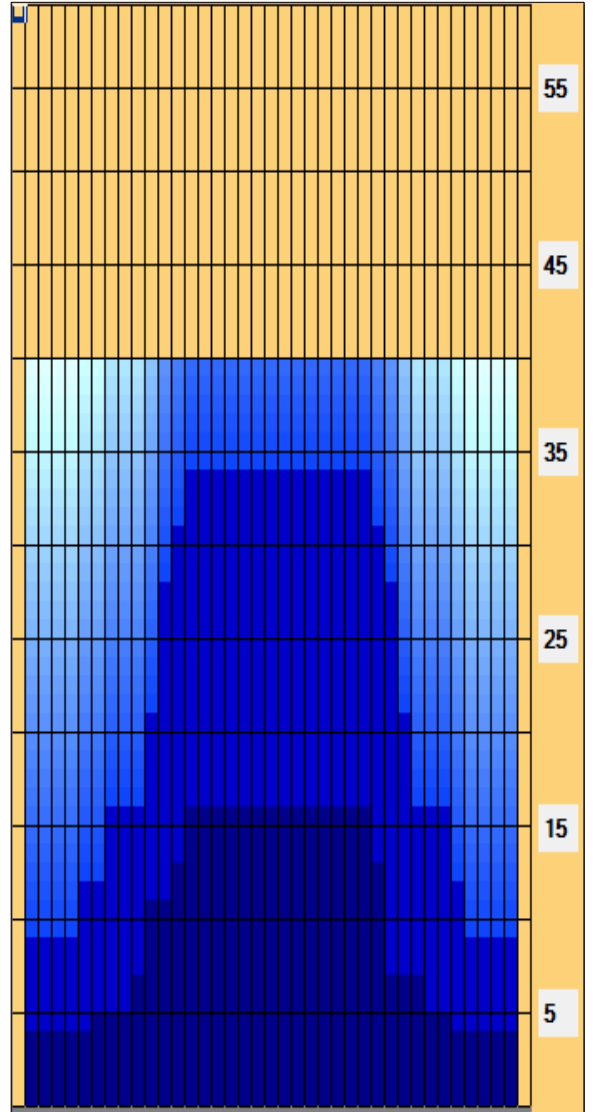

2018 TBA Adult Masters

Oil Pattern Distance:	40 Feet	Reverse Brush Drop:	36 Feet	Oil Per Board:	50 uL
Forward Oil Total:	13.15 mL	Reverse Oil Total:	15.4 mL	Volume Oil Total:	28.55 mL
Forward Boards Crossed:	263 Boards	Reverse Boards Crossed:	308 Boards	Total Boards Crossed:	571 Boards

	Start	Stop	Loads	Speed	Crossed	Start	End	Feet	T.Oil
1	2L	2R	4	10	148	0.0	4.2	4.2	7400
2	7L	7R	1	10	27	4.2	5.6	1.4	1350
3	10L	9R	1	14	22	5.6	7.5	1.9	1100
4	11L	12R	2	14	36	7.5	11.4	3.9	1800
5	13L	12R	1	18	16	11.4	13.9	2.5	800
6	14L	13R	1	18	14	13.9	16.4	2.5	700
7	2L	2R	0	18	0	16.4	22.0	5.6	0
8	2L	2R	0	22	0	22.0	33.0	11.0	0
9	2L	2R	0	26	0	33.0	40.0	7.0	0

Item	3L-7L:18L-18R	8L-12L:18L-18R	13L-17L:18L-18R	18L-18R:17R-13R	18L-18R:12R-8R	18L-18R:7R-3R
Description	Outside Track:Middle	Middle Track:Middle	Inside Track:Middle	Middle: Inside Track	Middle:Middle Track	Middle:Outside Track
Track Zone Ratio	3.29	1.67	1.02	1	1.53	3.11